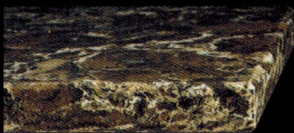

# Available Profiles

**BASIN**  
(FS)  
3cm

**GLACIAL**  
(FZ)  
4cm

**RIMROCK**  
(MITERED)  
2cm, 3cm

**BOULDER**  
(F+V)  
4cm

**IDRIS NEW**  
(IM)  
2cm, 3cm

**SEACLIFF**  
(Z)  
2cm, 3cm, 4cm

**BRYN NEW**  
(VF)  
4cm

**LEDGE**  
(MD)  
3cm

**SHALE NEW**  
(IZ)  
2cm

**CASCADE NEW**  
(VFZ)  
6cm

**MESA NEW**  
(QM)  
6cm

**SUMMIT**  
(T)  
2cm, 3cm, 4cm

**CORNICE**  
(MQ)  
6cm

**MORAIN**  
(CHISELED)  
2cm, 3cm, 4cm, 6cm

**SUMMIT**  
(T)  
6cm

**DOUBLE TREELINE**  
(A+R)  
2cm, 3cm, 4cm

**PIEDMONT**  
(A)  
2cm, 3cm, 4cm

**TREELINE**  
(Z+S)  
3cm, 4cm

**VOLCANIC**  
(V)  
2cm, 3cm, 4cm, 6cm

\*Some limitations apply; each request will be evaluated on a case by case basis. These profiles are not to scale.