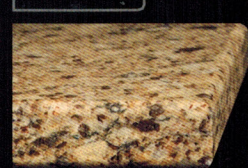

# Available Profiles

**BASIN**  
(FS)  
3cm

**GLACIAL**  
(FZ)  
4cm

**RIMROCK**  
(MITERED)  
2cm, 3cm

**BOULDER**  
(F+V)  
4cm

**IDRIS NEW**  
(IM)  
2cm, 3cm

**SEACLIFF**  
(Z)  
2cm, 3cm, 4cm

**BRYN NEW**  
(VF)  
4cm

**LEDGE**  
(MD)  
3cm

**SHALE NEW**  
(IZ)  
2cm

**CASCADE NEW**  
(VFZ)  
6cm

**MESA NEW**  
(QM)  
6cm

**SUMMIT**  
(T)  
2cm, 3cm, 4cm

**CORNICE**  
(MQ)  
6cm

**MORAIN**  
(CHISELED)  
2cm, 3cm, 4cm, 6cm

**SUMMIT**  
(T)  
6cm

**DOUBLE TREELINE**  
(A+R)  
2cm, 3cm, 4cm

**PIEDMONT**  
(A)  
2cm, 3cm, 4cm

**TREELINE**  
(Z+S)  
3cm, 4cm

**VOLCANIC**  
(V)  
2cm, 3cm, 4cm, 6cm

\*Some limitations apply; each request will be evaluated on a case by case basis. These profiles are not to scale.