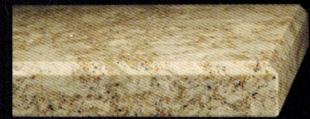

# Available Profiles

**BASIN**  
(FS)  
3cm

**GLACIAL**  
(FZ)  
4cm

**RIMROCK**  
(MITERED)  
2cm, 3cm

**BOULDER**  
(F+V)  
4cm

**IDRIS NEW**  
(IM)  
2cm, 3cm

**SEACLIFF**  
(Z)  
2cm, 3cm, 4cm

**BRYN NEW**  
(VF)  
4cm

**LEDGE**  
(MD)  
3cm

**SHALE NEW**  
(IZ)  
2cm

**CASCADE NEW**  
(VFZ)  
6cm

**MESA NEW**  
(QM)  
6cm

**SUMMIT**  
(T)  
2cm, 3cm, 4cm

**CORNICE**  
(MQ)  
6cm

**MORAIN**  
(CHISELED)  
2cm, 3cm, 4cm, 6cm

**SUMMIT**  
(T)  
6cm

**DOUBLE TREELINE**  
(A+R)  
2cm, 3cm, 4cm

**PIEDMONT**  
(A)  
2cm, 3cm, 4cm

**TREELINE**  
(Z+S)  
3cm, 4cm

**VOLCANIC**  
(V)  
2cm, 3cm, 4cm, 6cm

\*Some limitations apply; each request will be evaluated on a case by case basis. These profiles are not to scale.